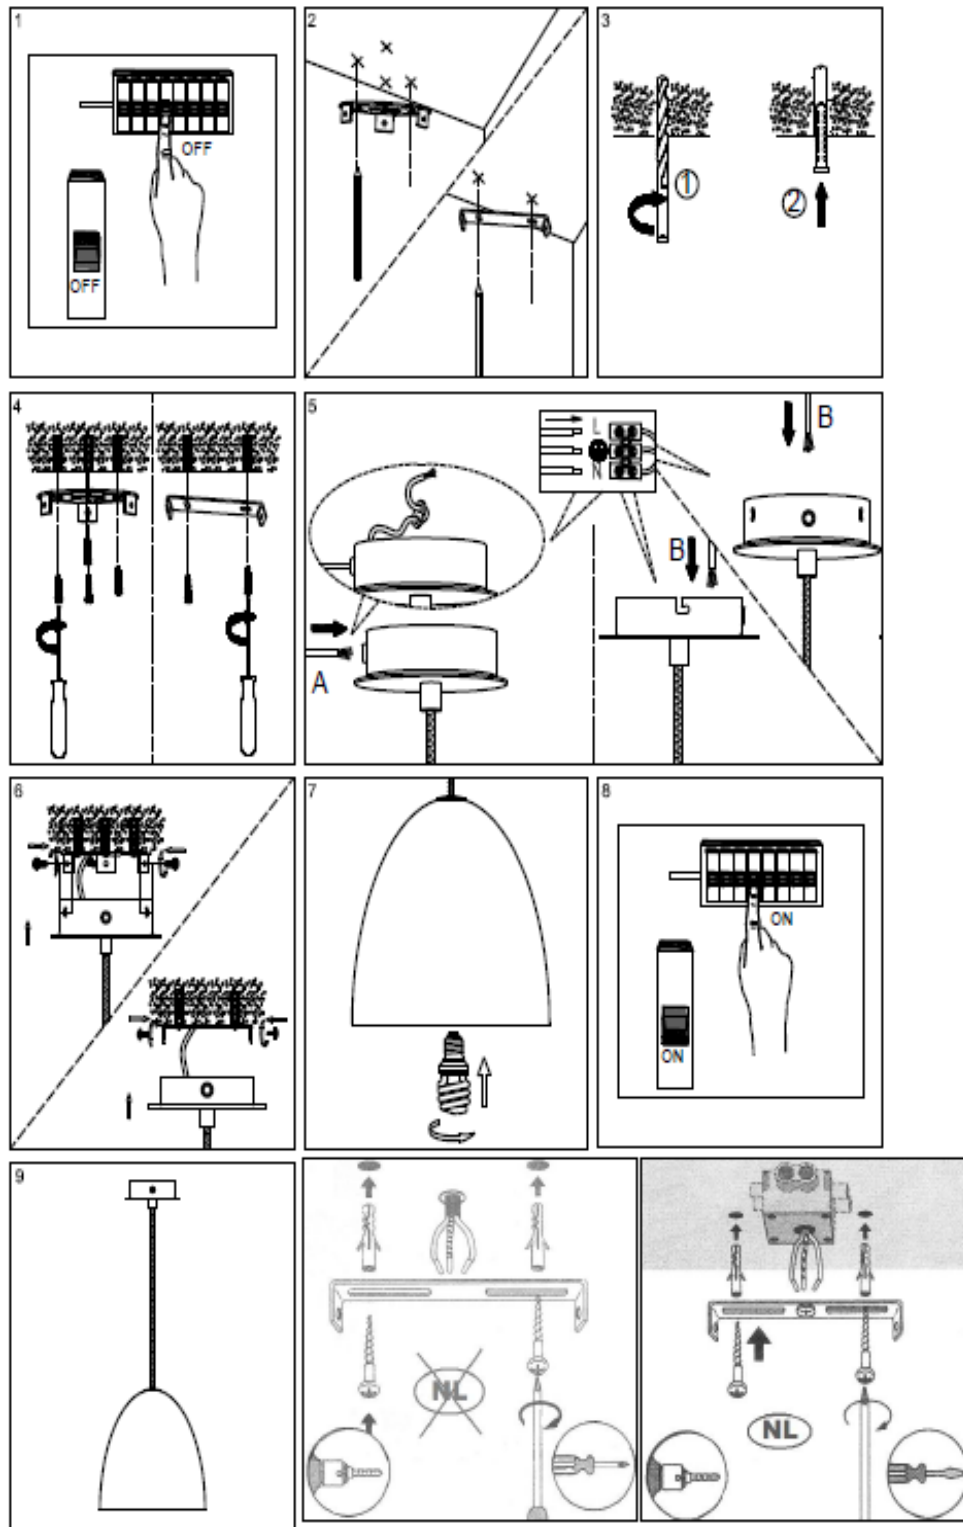

Line drawing of the item (with outline dimensions)

H 136.4 cm

W 28 cm

Item number: 71437/28/41

Installation drawing (the same as it in its instruction manual)

Technical details

materials used: Concrete / metal	
color:	Gray / chrome
dimnable and how is the fixture dimmable:	ON / OFF
size:	Height: 136.4cm Length: 28cm Width: 28cm Net Weight: 5.95kgs
power requirements:	220-240V~50Hz
bulb type and maximum Wattage:	1xE27 Max. 15W
number of bulbs:	1xE27
IP degree:	IP20