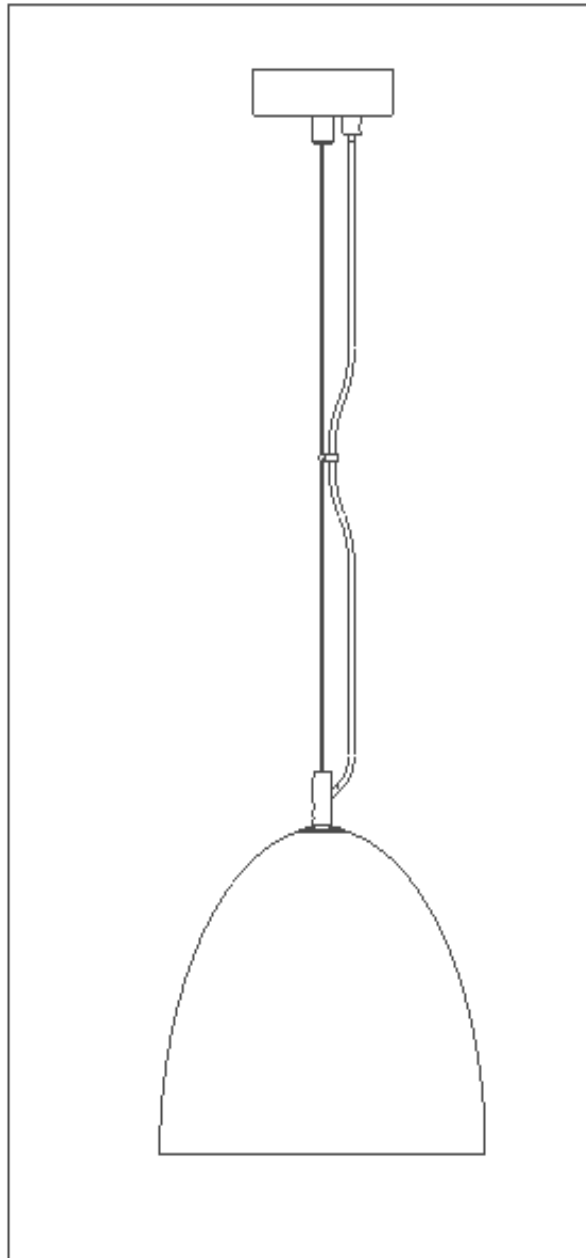

Line drawing of the item (with outline dimensions)

H 136.4 cm

W 28 cm

Item number: 71437/28/41

Installation drawing (the same as it in its instruction manual)

Technical details

materials used: Concrete / metal	
color:	Gray / chrome
dimnable and how is the fixture dimmable:	ON / OFF
size:	Height: 136.4cm Length: 28cm Width: 28cm Net Weight: 5.95kgs
power requirements:	220-240V~50Hz
bulb type and maximum Wattage:	1xE27 Max. 15W
number of bulbs:	1xE27
IP degree:	IP20